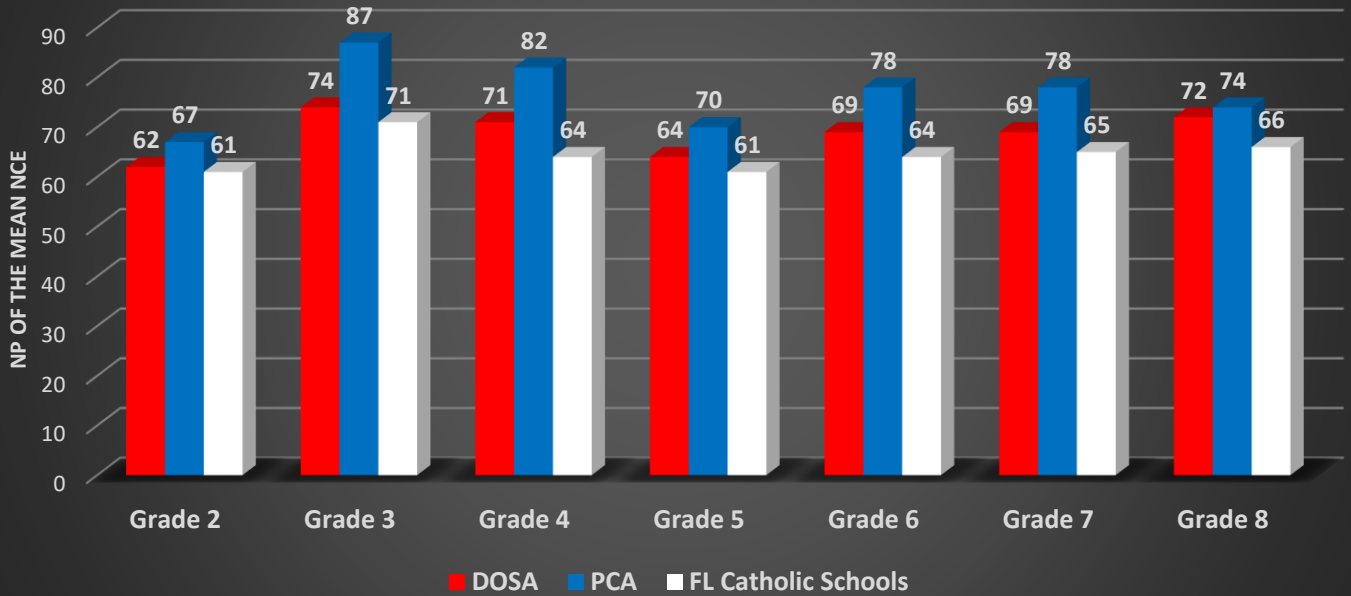

Terranova 2021 - Science