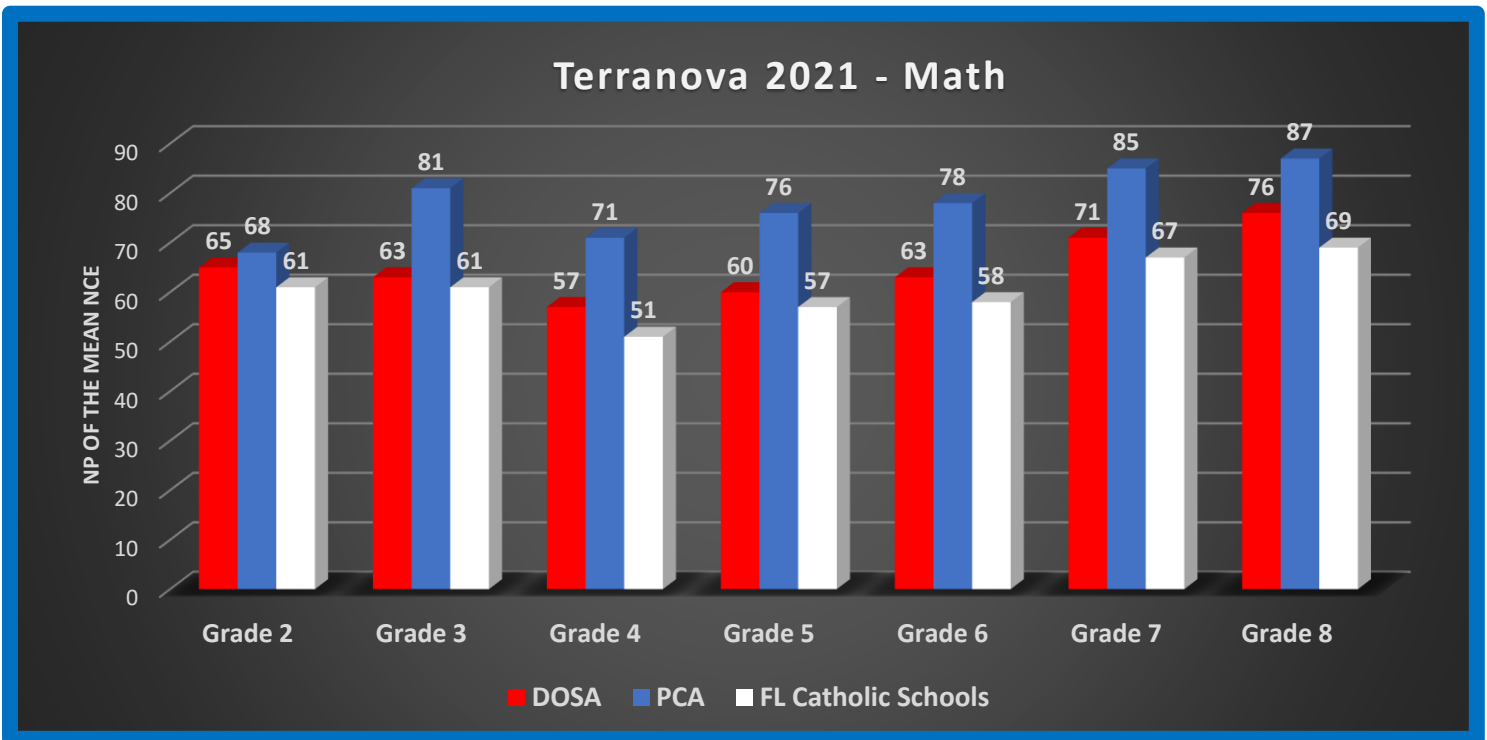

PALMER CATHOLIC ACADEMY – TERRANOVA TESTING DATA – SPRING 2021

The following graphs show Palmer Catholic Academy's (PCA) Terranova scores by subject area as compared to the scores of the Diocese of St. Augustine (DOSA) and the other Catholic schools in the state of Florida.