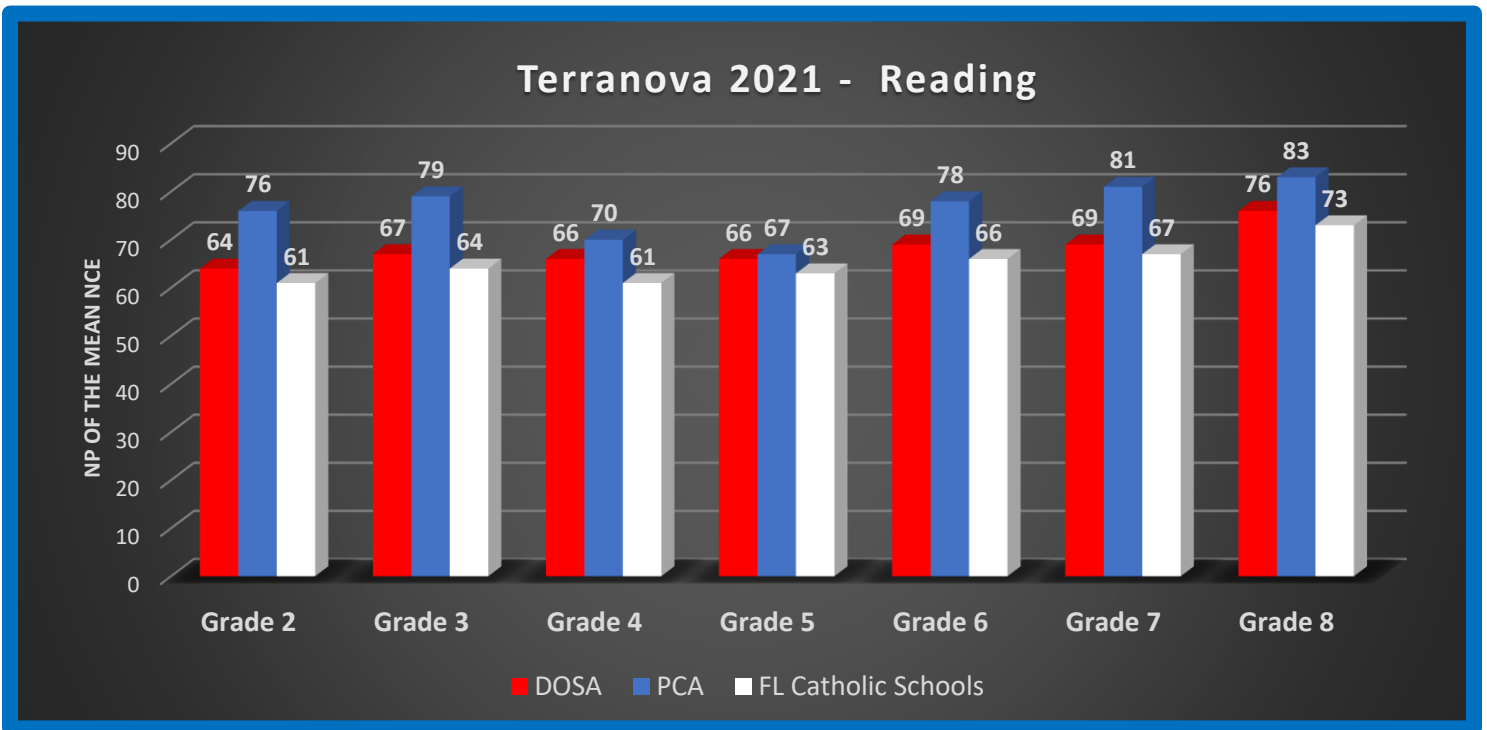

PALMER CATHOLIC ACADEMY – TERRANOVA TESTING DATA – SPRING 2021

The following graphs show Palmer Catholic Academy's (PCA) Terranova scores by subject area as compared to the scores of the Diocese of St. Augustine (DOSA) and the other Catholic schools in the state of Florida.

Terranova 2021 - Language

Terranova 2021 - Science

Terranova 2021 - Social Studies