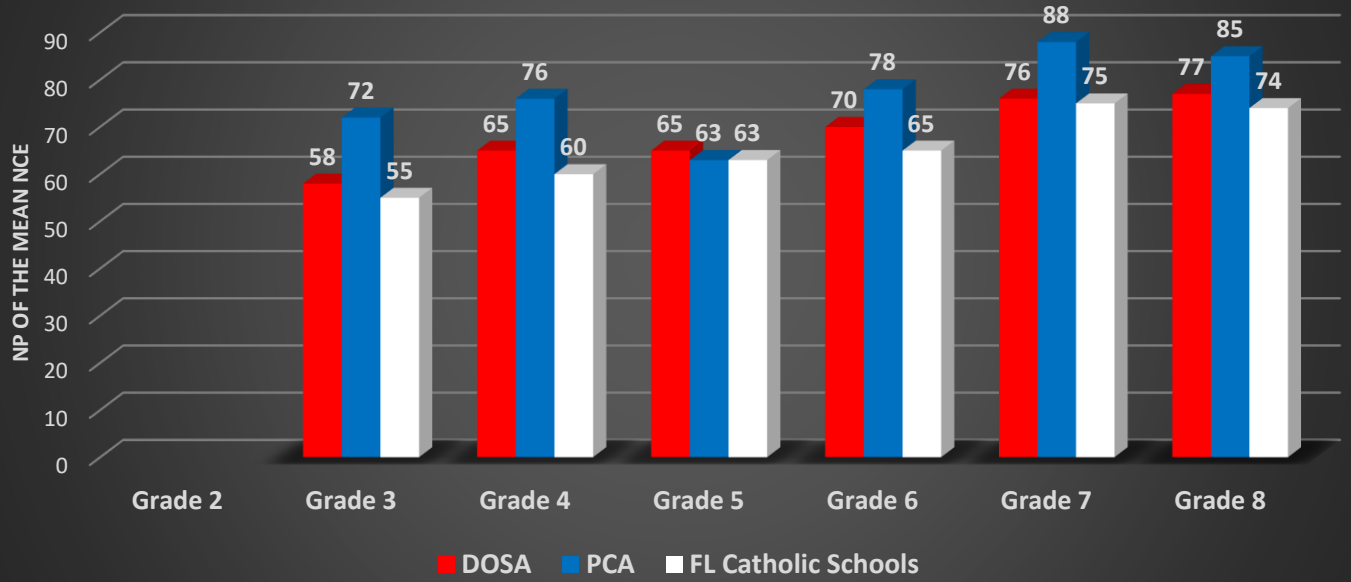

PALMER CATHOLIC ACADEMY – TERRANOVA TESTING DATA – SPRING 2021

The following graphs show Palmer Catholic Academy's (PCA) Terranova scores by subject area as compared to the scores of the Diocese of St. Augustine (DOSA) and the other Catholic schools in the state of Florida.

Terranova 2021 - Language

Terranova 2021 - Science

Terranova 2021 - Social Studies